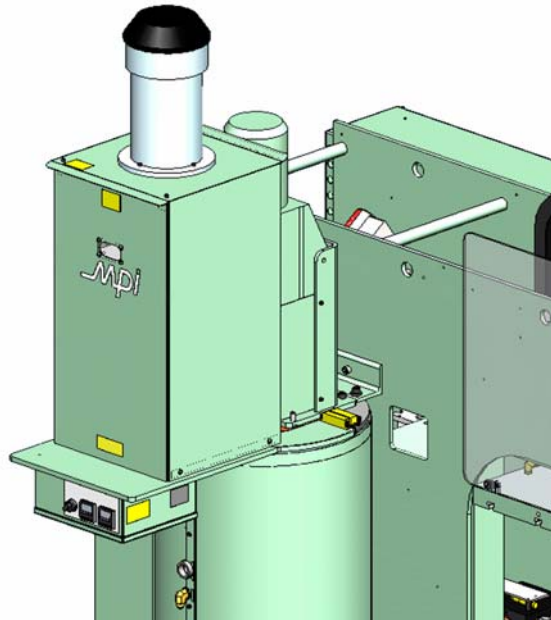

TLA Tube Vacuum Loader, Air

CONAIR, model TLA
700 lbs/hr, for a distance of 20 ft (6 m.)
CE compliant

The compact TLA Tube Loader uses compressed air that efficiently transfers plastics pallets from hopper to 97-50 Wax Melter.